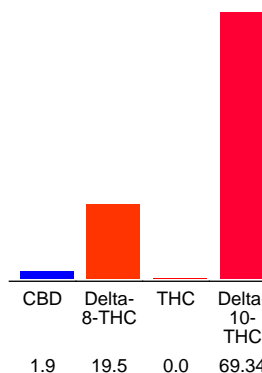

Distillate

Chromatogram

Cannabinoid Profile

Cannabinoid Profile by HPLC

0.00%
Calculated THC Yield

1.90%
Calculated CBD Yield

90.74%
Total Cannabinoids

Cannabinoid	% wt	mg/g
CBD	1.9	19.0
Delta-8-THC	19.5	195.0
THC	0.0	0.0
Delta-10-THC	69.34	693.4
Total Cannabinoids	90.74	907.4
Calculated THC Yield	0.00	0.00
Calculated CBD Yield	1.90	19.00
Calculated Maximum THC Yield = THC + 0.877 * THCA		
Calculated Maximum CBD Yield = CBD + 0.877 * CBDA		