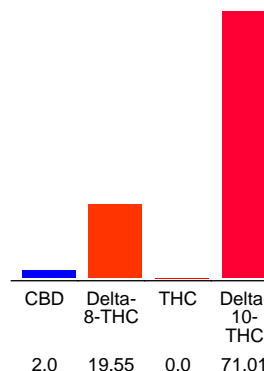

Chromatogram

Cannabinoid Profile

Cannabinoid Profile by HPLC

0.00%
Calculated THC Yield

2.00%
Calculated CBD Yield

92.56%
Total Cannabinoids

Cannabinoid	% wt	mg/g
CBD	2.0	20.0
Delta-8-THC	19.55	195.5
THC	0.0	0.0
Delta-10-THC	71.01	710.1
Total Cannabinoids	92.56	925.6
Calculated THC Yield	0.00	0.00
Calculated CBD Yield	2.00	20.00
Calculated Maximum THC Yield = THC + 0.877 * THCA		
Calculated Maximum CBD Yield = CBD + 0.877 * CBDA		