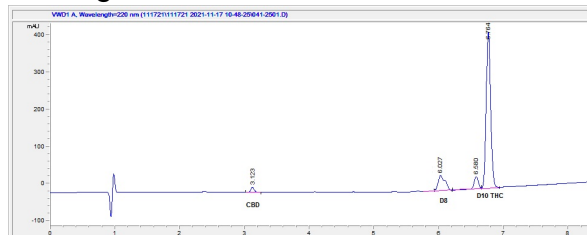

Prophet

2413 S Broadway,
Santa Ana, CA 92707

Sample 355-111721-042

Strange Cloud D10 Cartridge Red Velvet Cake
Sample Submitted: 11-17-2021; Report Date: 11-17-2021

Strange Cloud D10 Cartridge Red Velvet Cake Distillate

Chromatogram

Cannabinoid Profile

Cannabinoid Profile by HPLC

0.00%
Calculated THC Yield

2.00%
Calculated CBD Yield

92.56%
Total Cannabinoids

Cannabinoid	% wt	mg/g
CBD	2.0	20.0
Delta-8-THC	19.55	195.5
THC	0.0	0.0
Delta-10-THC	71.01	710.1
Total Cannabinoids	92.56	925.6
Calculated THC Yield	0.00	0.00
Calculated CBD Yield	2.00	20.00
Calculated Maximum THC Yield = THC + 0.877 * THCA		
Calculated Maximum CBD Yield = CBD + 0.877 * CBDA		